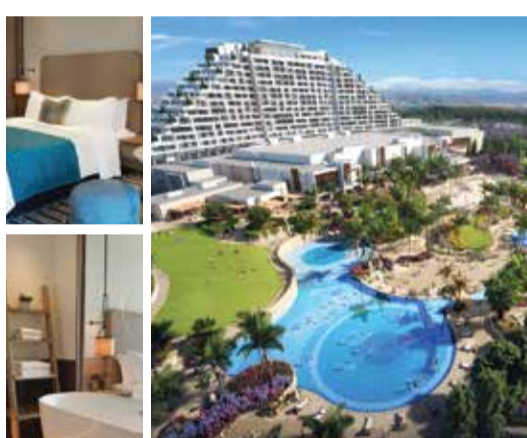

As the very first and largest integrated casino resort in Europe, City of Dreams is the most convenient option. Indulge in world-class quality and elegance just an elevator ride away from the main event - i-Con 4.0. There's no better place to stay if you want to get a head start on the Expo.

cityofdreamsmed.com.cy

Superior Room	<b>€395.00</b>
Premier Mountain King/Premier Mountain Twin	<b>€445.00</b>
Premier Scenic King/Premier Scenic Twin	<b>€485.00</b>
Junior Suite	<b>€755.00</b>
Sky Suite	<b>€1,805.00</b>
Panoramic Suite	<b>€2,205.00</b>

\* With every room Booking at COD you receive a **€50 CASINO CREDIT VOUCHER**

NYX Hotel Limassol is a stylish and luxurious 4-star destination offering all the amenities you need for a perfect stay, including a signature spa, private business lounge, and seamless connectivity. Ideally located across from the Sculpture Park on Limassol's seafront, it's just a 10-minute walk from the Marina, the Castle area, and the historic Old Town.